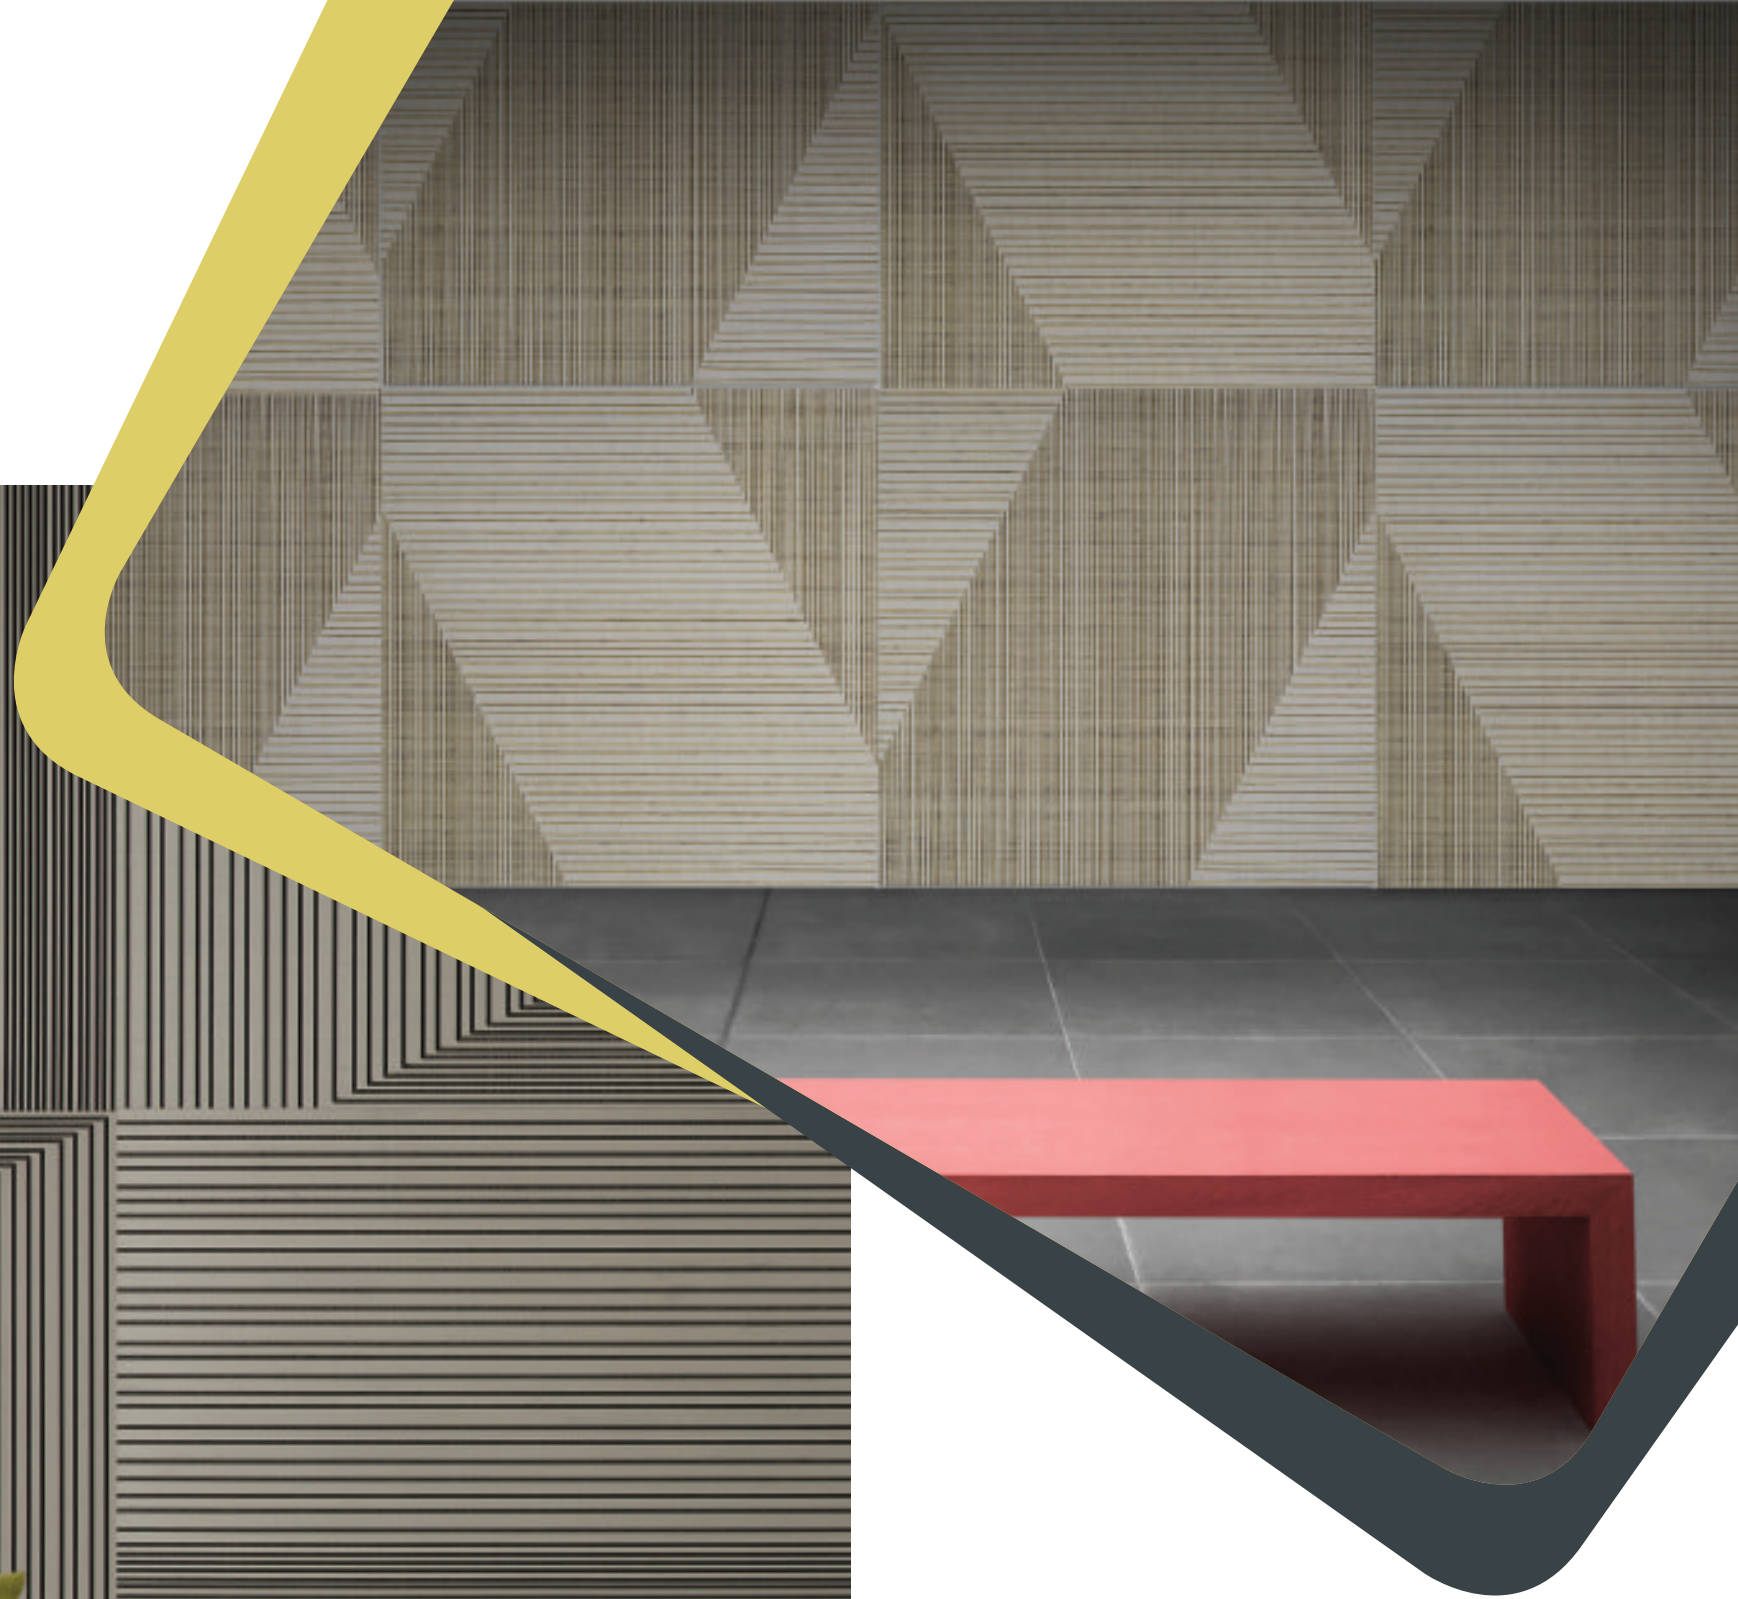

cosmopolitan™ *Collection*

The new Cosmopolitan™ Collection by Plyboo® uses 14 compositional squares to express the degree of an angle in line weight.

By mixing variable primary lines with angles, modern compelling linear and hidden geometries are spontaneously revealed.

The 48 inch squares can be assembled

vertically or horizontally. Gradient lines and cascading angles create depth and dimension to form abstract and compositional geometric designs.

Cosmopolitan's panel styles allow for a wide range of visuals for any project. Available in all standard Plyboo colors with custom options upon request.

CSM-FOG

COSMOPOLITAN COLLECTION SPECIFICATIONS
Panels are designed and manufactured in the USA
Made from Plyboo® RealCore® bamboo

Cosmopolitan Collection is available in all Plyboo standard colors as well as custom colors upon request.